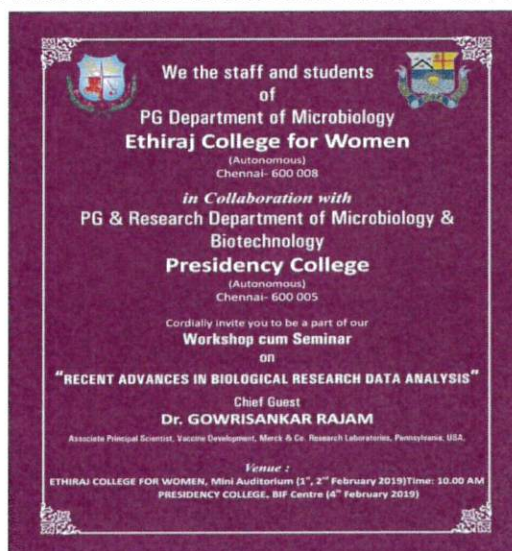

THE SPEAKER WITH OTHER DIGNITARIES ON THE DIAS

INVITATION

S. Kothari
Principal

ETHIRAJ COLLEGE FOR WOMEN
Chennai - 8